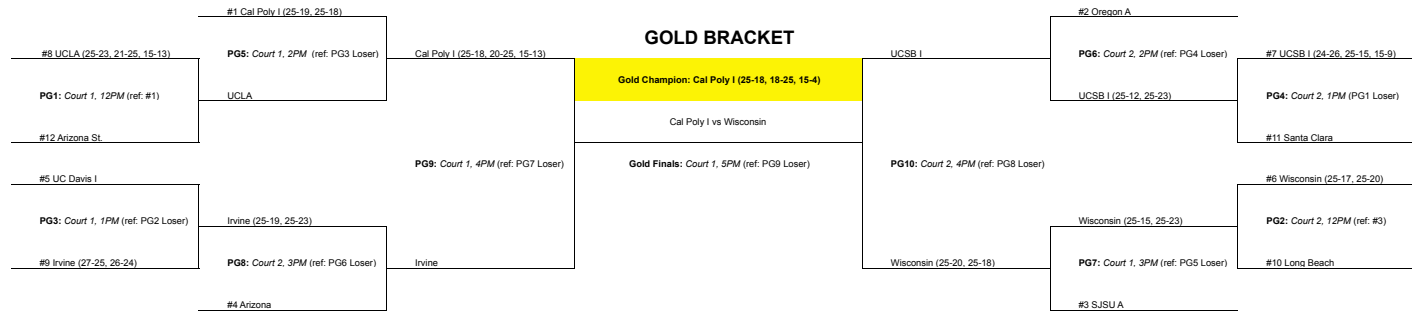

### COURTS

Court 1 - YUH @ SJSU

Court 2 - YUH @ SJSU

Court 3 - Mini Gym @ SJSU

Court 4 - Malley @ SCU

Court 5 - Malley @ SCU

Court 6 - Malley @ SCU

|      | COURT 1 (YUH @ SJSU)                                    | COURT 2 (YUH @ SJSU)                            | COURT 3 (Mini Gym @ SJSU) | COURT 4 (SCU)  | COURT 5 (SCU)  | COURT 6 (SCU)       |
|------|---|---|---------------------------|--|--|---------------------|
| 8AM  | #1 vs #18 (ref: #10)                                    | #6 vs #13 (ref: #8)                             | #3 vs #14 (ref: #12)      | #2 vs #17 (ref: #9)                                      | #4 vs #15 (ref: #11)                                     | #5 vs #16 (ref: #7) |
| 9AM  | #10 vs #18 (ref: #1)                                    | #8 vs #13 (ref: #6)                             | #12 vs #14 (ref: #3)      | #9 vs #17 (ref: #2)                                      | #11 vs #15 (ref: #4)                                     | #7 vs #16 (ref: #5) |
| 10AM | #1 vs #10 (ref: #18)                                    | #8 vs #8 (ref: #13)                             | #3 vs #12 (ref: #14)      | #17 vs #9 (ref: #17)                                     | #4 vs #11 (ref: #15)                                     | #5 vs #7 (ref: #16) |
| 11AM | BREAK   |   |                           |  |  |                     |
| 12PM | PG1: #8 vs #12 (ref: #1)                                | PG2: #6 vs #10 (ref: #3)                        |                           | PB1: #22 vs #23 (ref: #17)                               | PB2: #21 vs #24 (ref: #18)                               |                     |
| 1PM  | PG4: #5 vs #9 (ref: PG1 Loser)                          | PG3: #7 vs #11 (ref: PG2 Loser)                 |                           | PS1: #16 vs #17 (ref: PB1 Loser)                         | PS2: #15 vs #18 (ref: PB2 Loser)                         |                     |
| 2PM  | PG6: #1 vs PG1 Winner (ref: PG3 Loser)                  | PG6: #2 vs PG4 Winner (ref: PG4 Loser)          |                           | PB3: #19 vs PB1 Winner (ref: PS1 Loser)                  | PB4: #20 vs PB2 Winner (ref: PS2 Loser)                  |                     |
| 3PM  | PG7: #3 vs PG2 Winner (ref: PG5 Loser)                  | PG8: #4 vs PG3 Winner (ref: PG6 Loser)          |                           | PS3: #13 vs PS1 Winner (ref: PB3 Loser)                  | PS4: #14 vs PS2 Winner (ref: PB4 Loser)                  |                     |
| 4PM  | PG9: PG5 Winner vs PG8 Winner (ref: PG7 Loser)          | PG10: PG6 Winner vs PG7 Winner (ref: PG8 Loser) |                           | Bronze Finals: PB3 Winner vs PB4 Winner (ref: PS3 Loser) | Silver Finals: PS3 Winner vs PS4 Winner (ref: PS4 Loser) |                     |
| 5PM  | Gold Finals: PG9 Winner vs PG10 Winner (ref: PG9 Loser) |   |                           |  |  |                     |