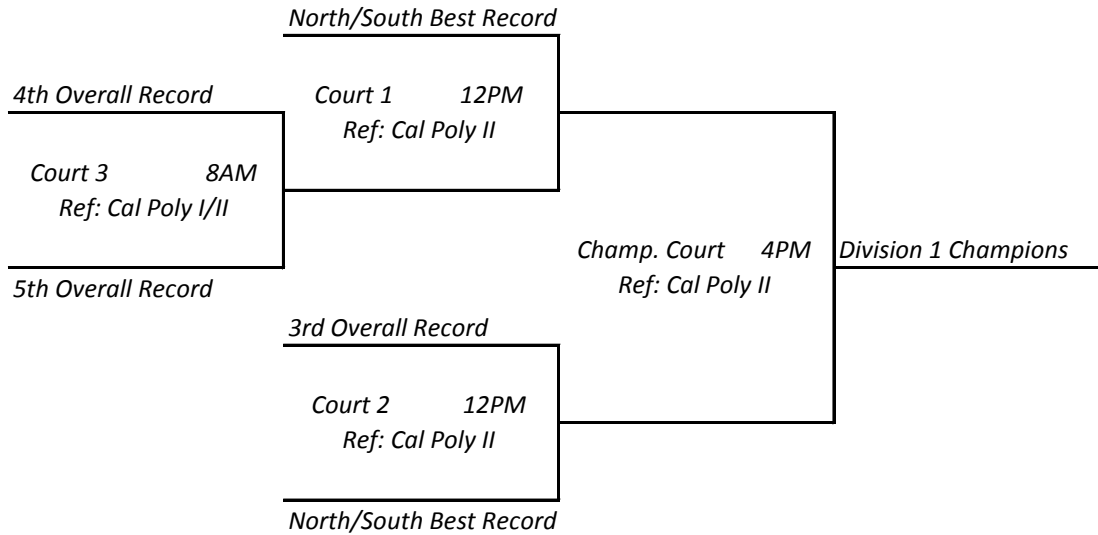

Northern California Collegiate Volleyball League
2015 WOMEN'S LEAGUE CHAMPIONSHIPS

DIVISION 1 PLAYOFF BRACKET

DIVISION 2 PLAYOFF BRACKET