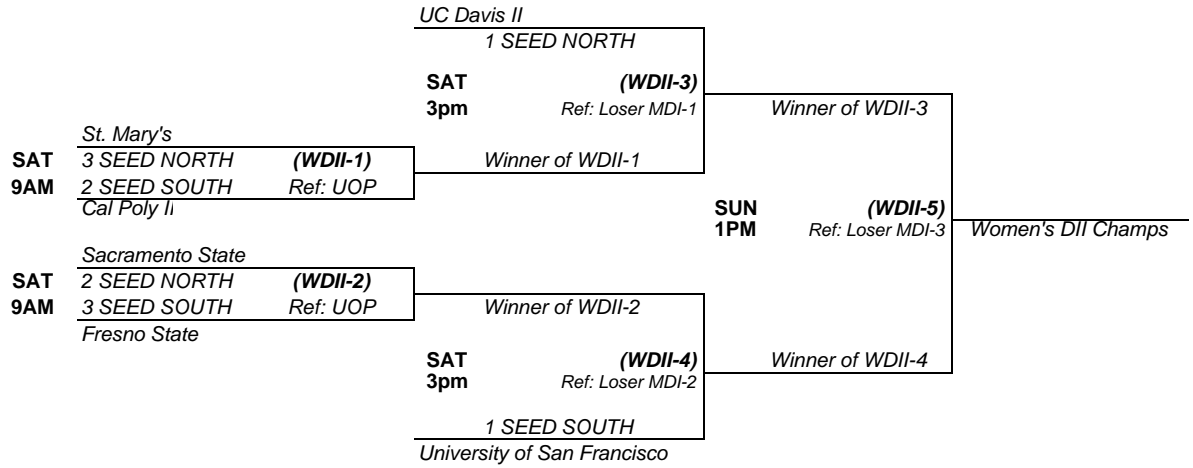

NORTHERN CALIFORNIA COLLEGIATE VOLLEYBALL LEAGUE 2016 LEAGUE CHAMPIONSHIPS

Men's Division I

Men's Division II

NORTHERN CALIFORNIA COLLEGIATE VOLLEYBALL LEAGUE 2016 LEAGUE CHAMPIONSHIPS

Women's Division I

Women's Division II

	SATURDAY			SUNDAY	
	<i>Court 1</i>	<i>Court 2</i>		<i>Court 1</i>	<i>Court 2</i>
9:00	WDII-1	WDII-2	9:00	WDI-1	WDI-2
11:00	MDII-1	MDII-2	11:00	MDI-3	MDI-4
1:00	MDI-1	MDI-2	1:00	WDII-Finals	MDII-Finals
3:00	WDII-3	WDII-4	3:00	WDI-Finals	
5:00	MDII-3	MDII-4	5:00	MDI-Finals	