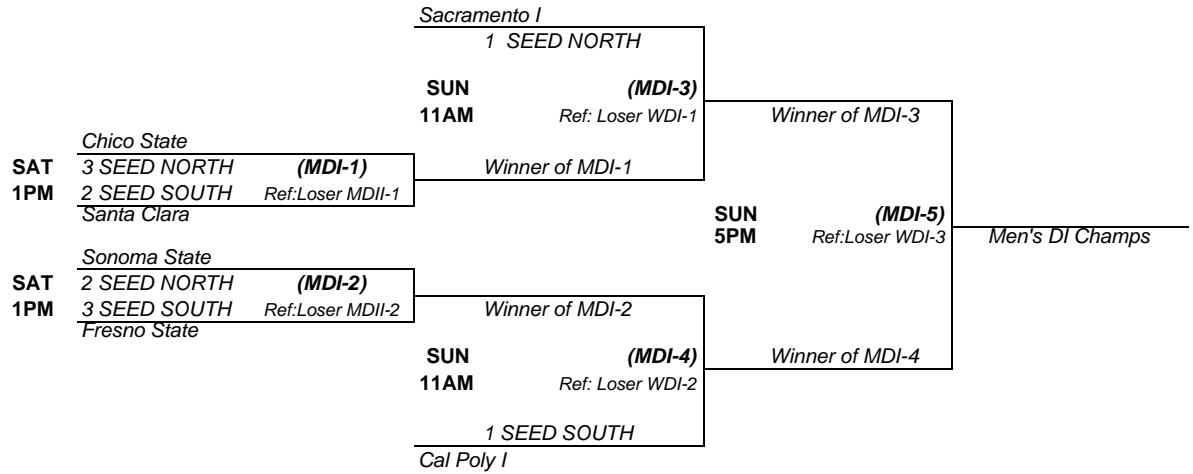

NORTHERN CALIFORNIA COLLEGIATE VOLLEYBALL LEAGUE 2016 LEAGUE CHAMPIONSHIPS

Men's Division I

Men's Division II

NORTHERN CALIFORNIA COLLEGIATE VOLLEYBALL LEAGUE 2016 LEAGUE CHAMPIONSHIPS

Women's Division I

Women's Division II

	SATURDAY			SUNDAY	
	<i>Court 1</i>	<i>Court 2</i>		<i>Court 1</i>	<i>Court 2</i>
9:00	WDII-1	WDII-2	9:00	WDI-1	WDI-2
11:00	MDII-1	MDII-2	11:00	MDI-3	MDI-4
1:00	MDI-1	MDI-2	1:00	WDII-Finals	MDII-Finals
3:00	WDII-3	WDII-4	3:00	WDI-Finals	
5:00	MDII-3	MDII-4	5:00	MDI-Finals	