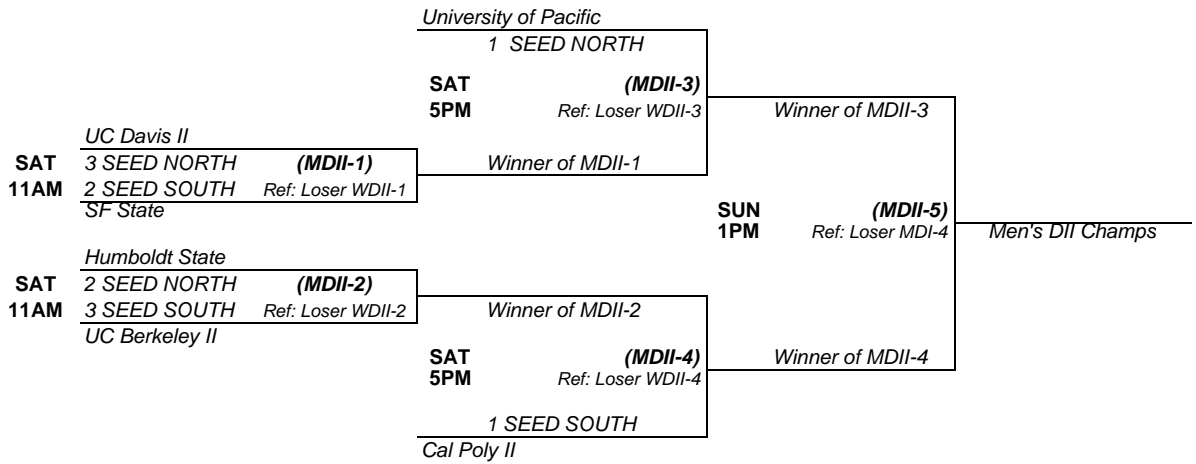

NORTHERN CALIFORNIA COLLEGIATE VOLLEYBALL LEAGUE 2016 LEAGUE CHAMPIONSHIPS

Men's Division I

Men's Division II

NORTHERN CALIFORNIA COLLEGIATE VOLLEYBALL LEAGUE 2016 LEAGUE CHAMPIONSHIPS

Women's Division I

Women's Division II

	SATURDAY			SUNDAY	
	<i>Court 1</i>	<i>Court 2</i>		<i>Court 1</i>	<i>Court 2</i>
9:00	WDII-1	WDII-2	9:00	WDI-1	WDI-2
11:00	MDII-1	MDII-2	11:00	MDI-3	MDI-4
1:00	MDI-1	MDI-2	1:00	WDII-Finals	MDII-Finals
3:00	WDII-3	WDII-4	3:00	WDI-Finals	
5:00	MDII-3	MDII-4	5:00	MDI-Finals	