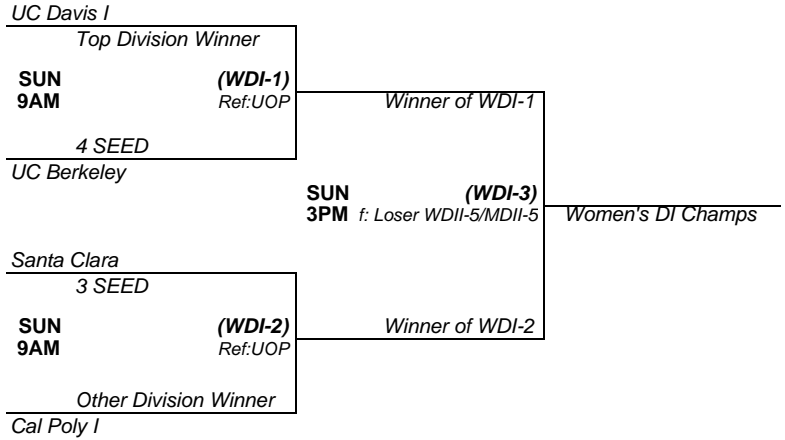

NORTHERN CALIFORNIA COLLEGIATE VOLLEYBALL LEAGUE 2016 LEAGUE CHAMPIONSHIPS

Men's Division I

Men's Division II

NORTHERN CALIFORNIA COLLEGIATE VOLLEYBALL LEAGUE 2016 LEAGUE CHAMPIONSHIPS

Women's Division I

Women's Division II

	SATURDAY			SUNDAY	
	<i>Court 1</i>	<i>Court 2</i>		<i>Court 1</i>	<i>Court 2</i>
9:00	WDII-1	WDII-2	9:00	WDI-1	WDI-2
11:00	MDII-1	MDII-2	11:00	MDI-3	MDI-4
1:00	MDI-1	MDI-2	1:00	WDII-Finals	MDII-Finals
3:00	WDII-3	WDII-4	3:00	WDI-Finals	
5:00	MDII-3	MDII-4	5:00	MDI-Finals	