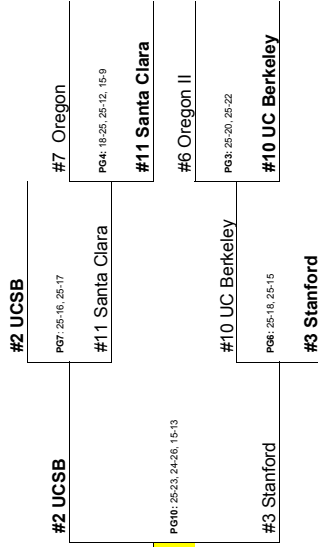

GOLD BRACKET

UC Davis d. UCSB 25-19, 26-24

Gold Champion: UC Davis

SILVER BRACKET

Silver Champion: Cal Poly II

D2 Champion: San Jose St. II