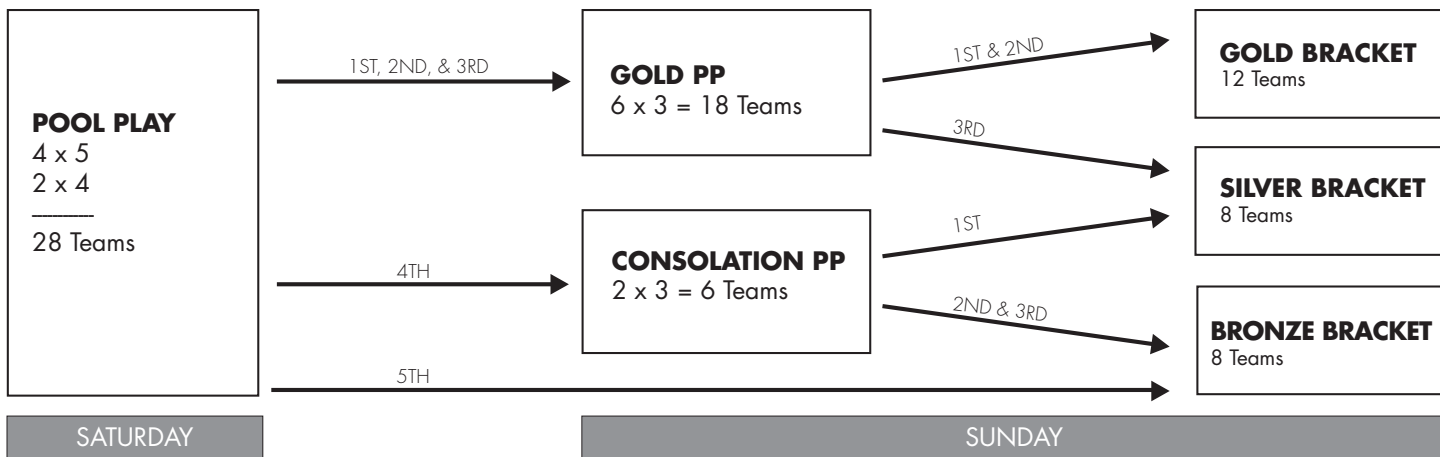

TOURNAMENT FLOWCHART

SATURDAY POOLS

AM Wave begins at 8 AM
PM Wave begins at 2 PM

ARC 3 & 4 AM Wave	Pavilion 1 & 2 PM Wave	Pavilion 1 & 2 AM Wave	ARC 3 & 4 PM Wave	Pavilion 3 AM Wave	Pavilion 3 PM Wave
POOL A	POOL B	POOL C	POOL D	POOL E	POOL F
UC Berkeley I	San Diego State	UC Irvine	UC San Diego	Sacramento State I	Air Force Academy
U of Washington	Utah Valley	UC Davis I	Cal Poly SLO I	Santa Clara	Fresno State
Sonoma State	San Jose State	U of Colorado	Chico State	USC	U of Oregon
U of Nevada Reno	UC Davis II	Cal Poly SLO II	Humboldt State	Oregon State	Stanford University
Santa Rosa JC	Sac State II	SF State	UC Berkeley II		

4 TEAM POOL PLAY		
		Matches W-L
1		
2		
3		
4		
1	vs	3
Ref: 4		
2	vs	4
Ref: 3		
1	vs	4
Ref: 2		
2	vs	3
Ref: 4		
3	vs	4
Ref: 1		
1	vs	2
Ref: 3		

5 TEAM POOL PLAY		
		Matches W-L
1		
2		
3		
4		
5		
1	vs	3
Ref: 4		
2	vs	3
Ref: 5		
3	vs	5
Ref: 1		
1	vs	5
Ref: 2		
4	vs	5
Ref: 3		
2	vs	5
Ref: 4		
1	vs	4
Ref: 5		
2	vs	4
Ref: 1		
3	vs	4
Ref: 2		
1	vs	2
Ref: 3