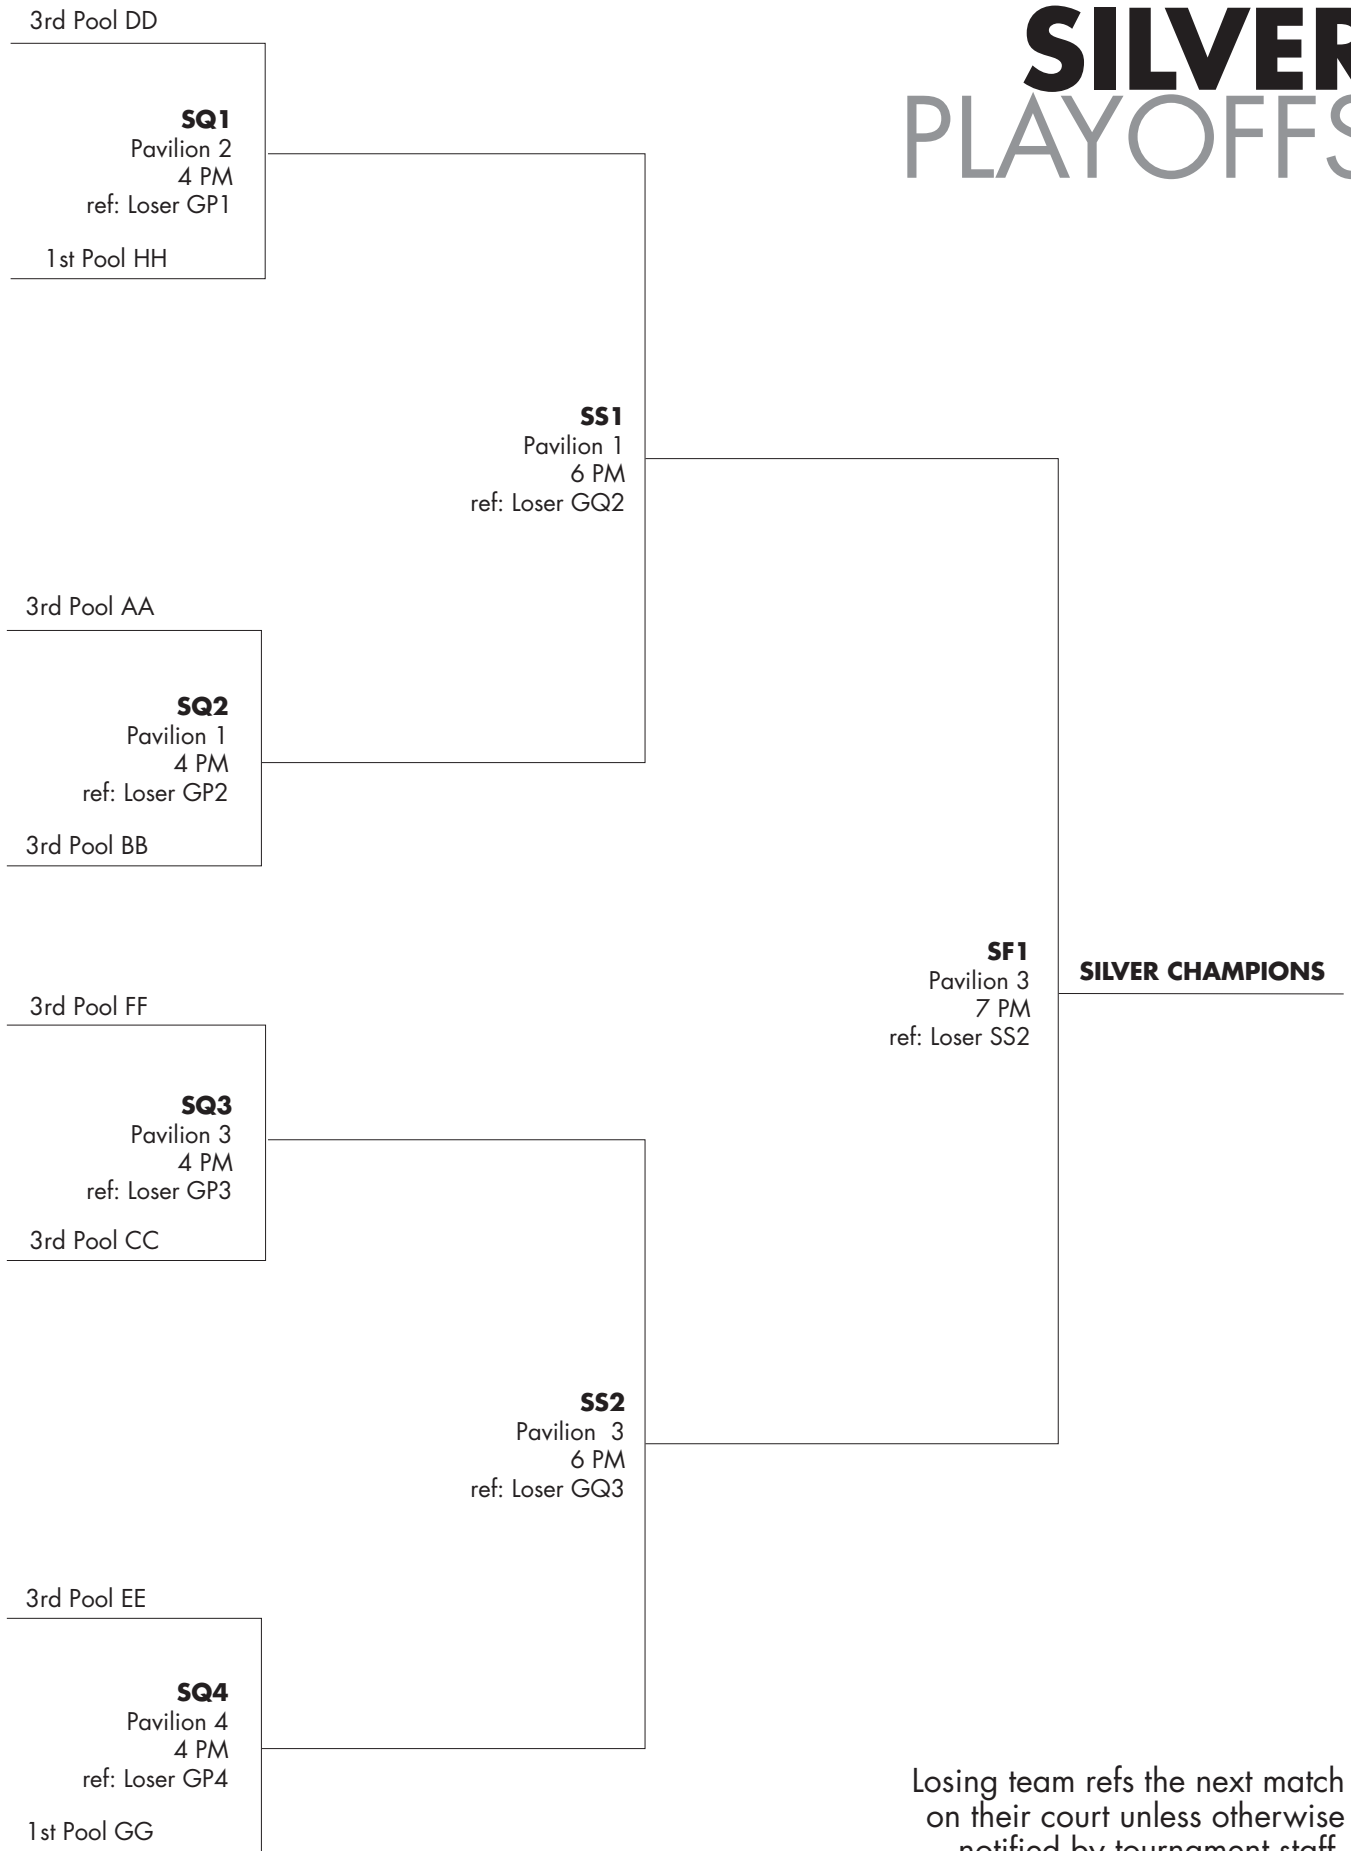

SILVER PLAYOFFS

Losing team refs the next match on their court unless otherwise notified by tournament staff.