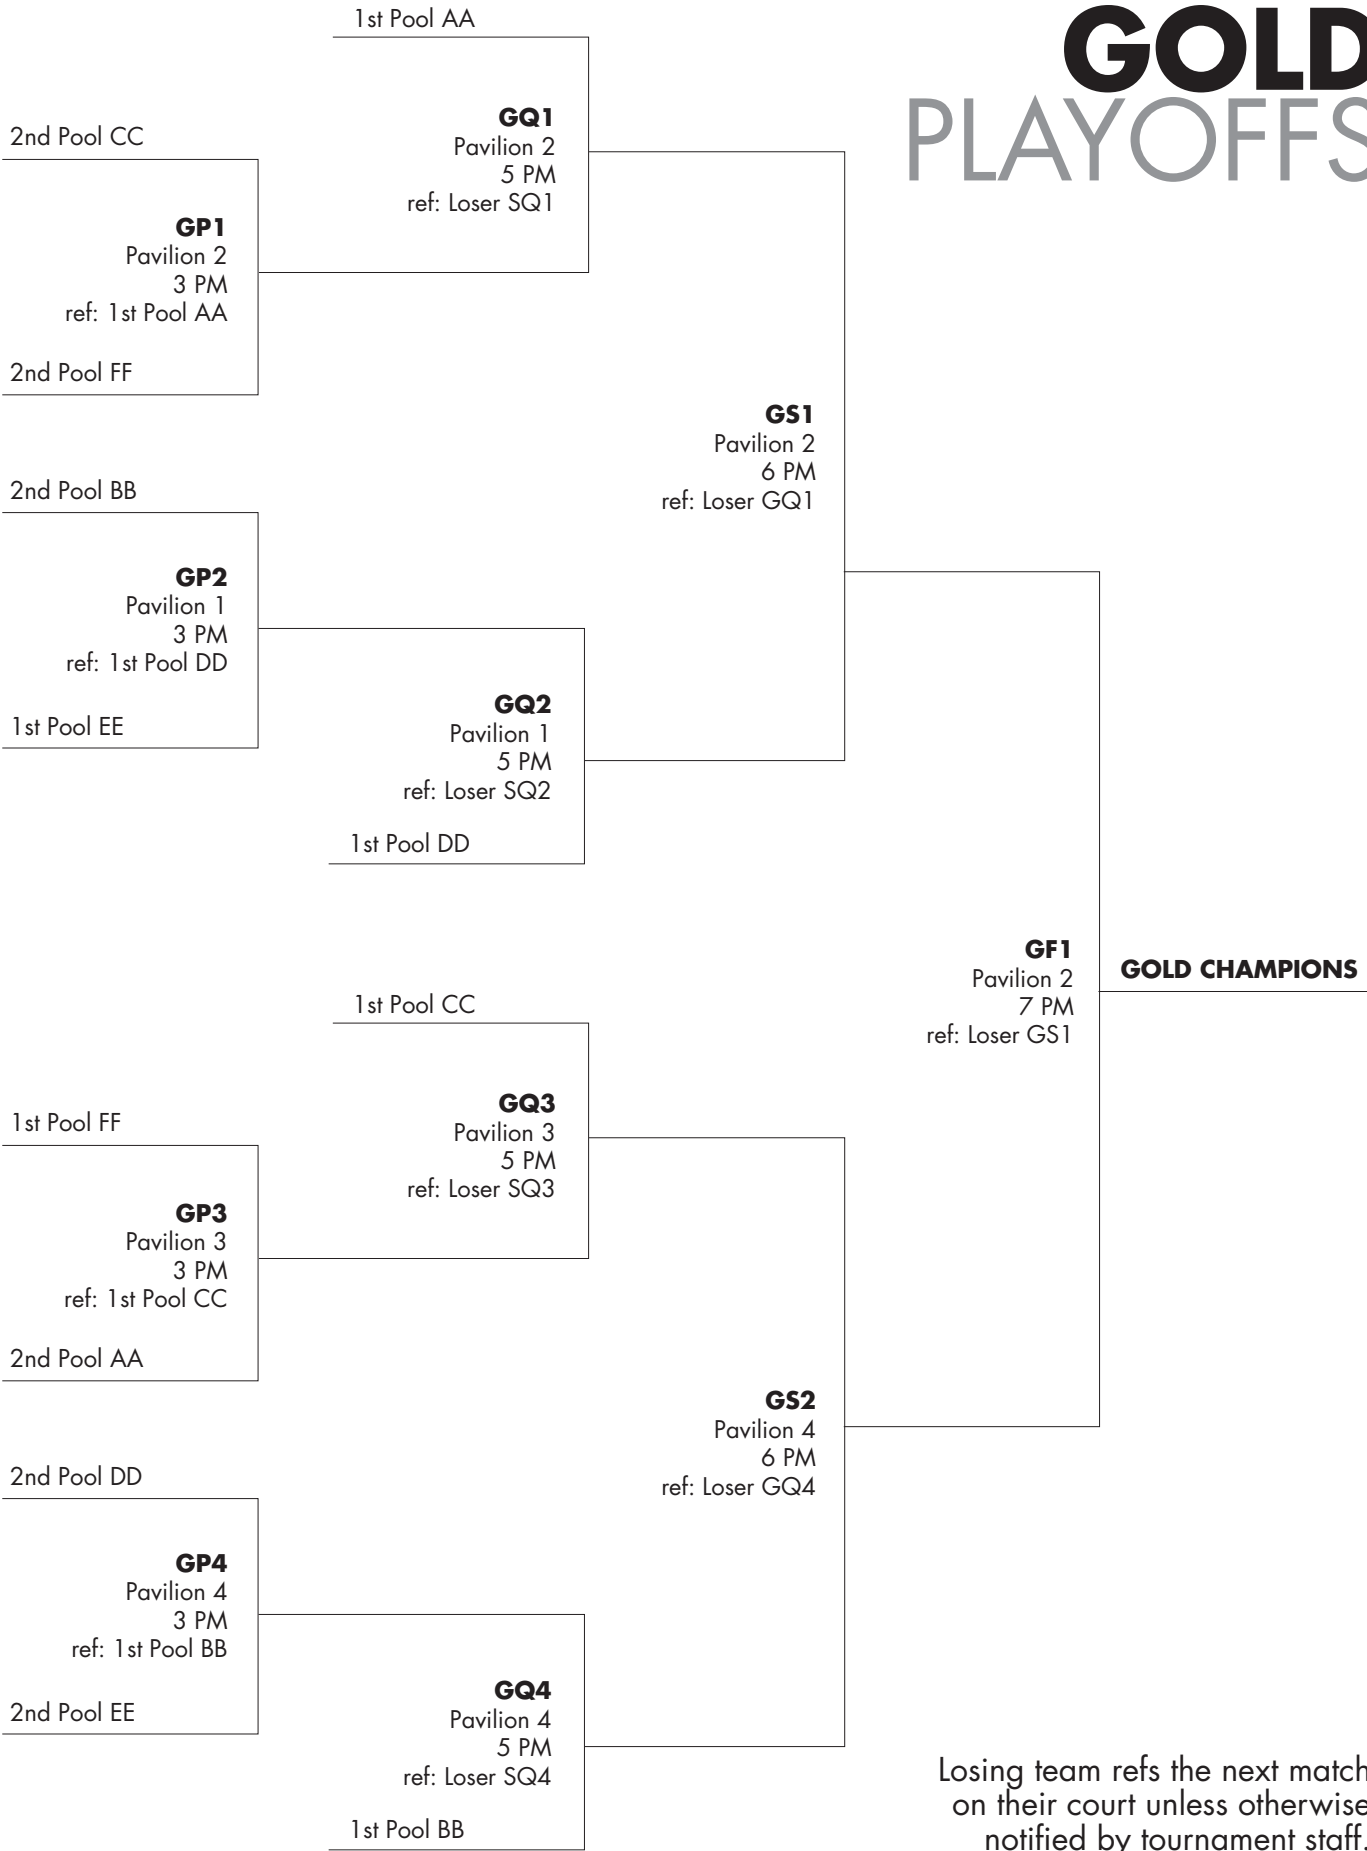

GOLD PLAYOFFS

Losing team refs the next match on their court unless otherwise notified by tournament staff.