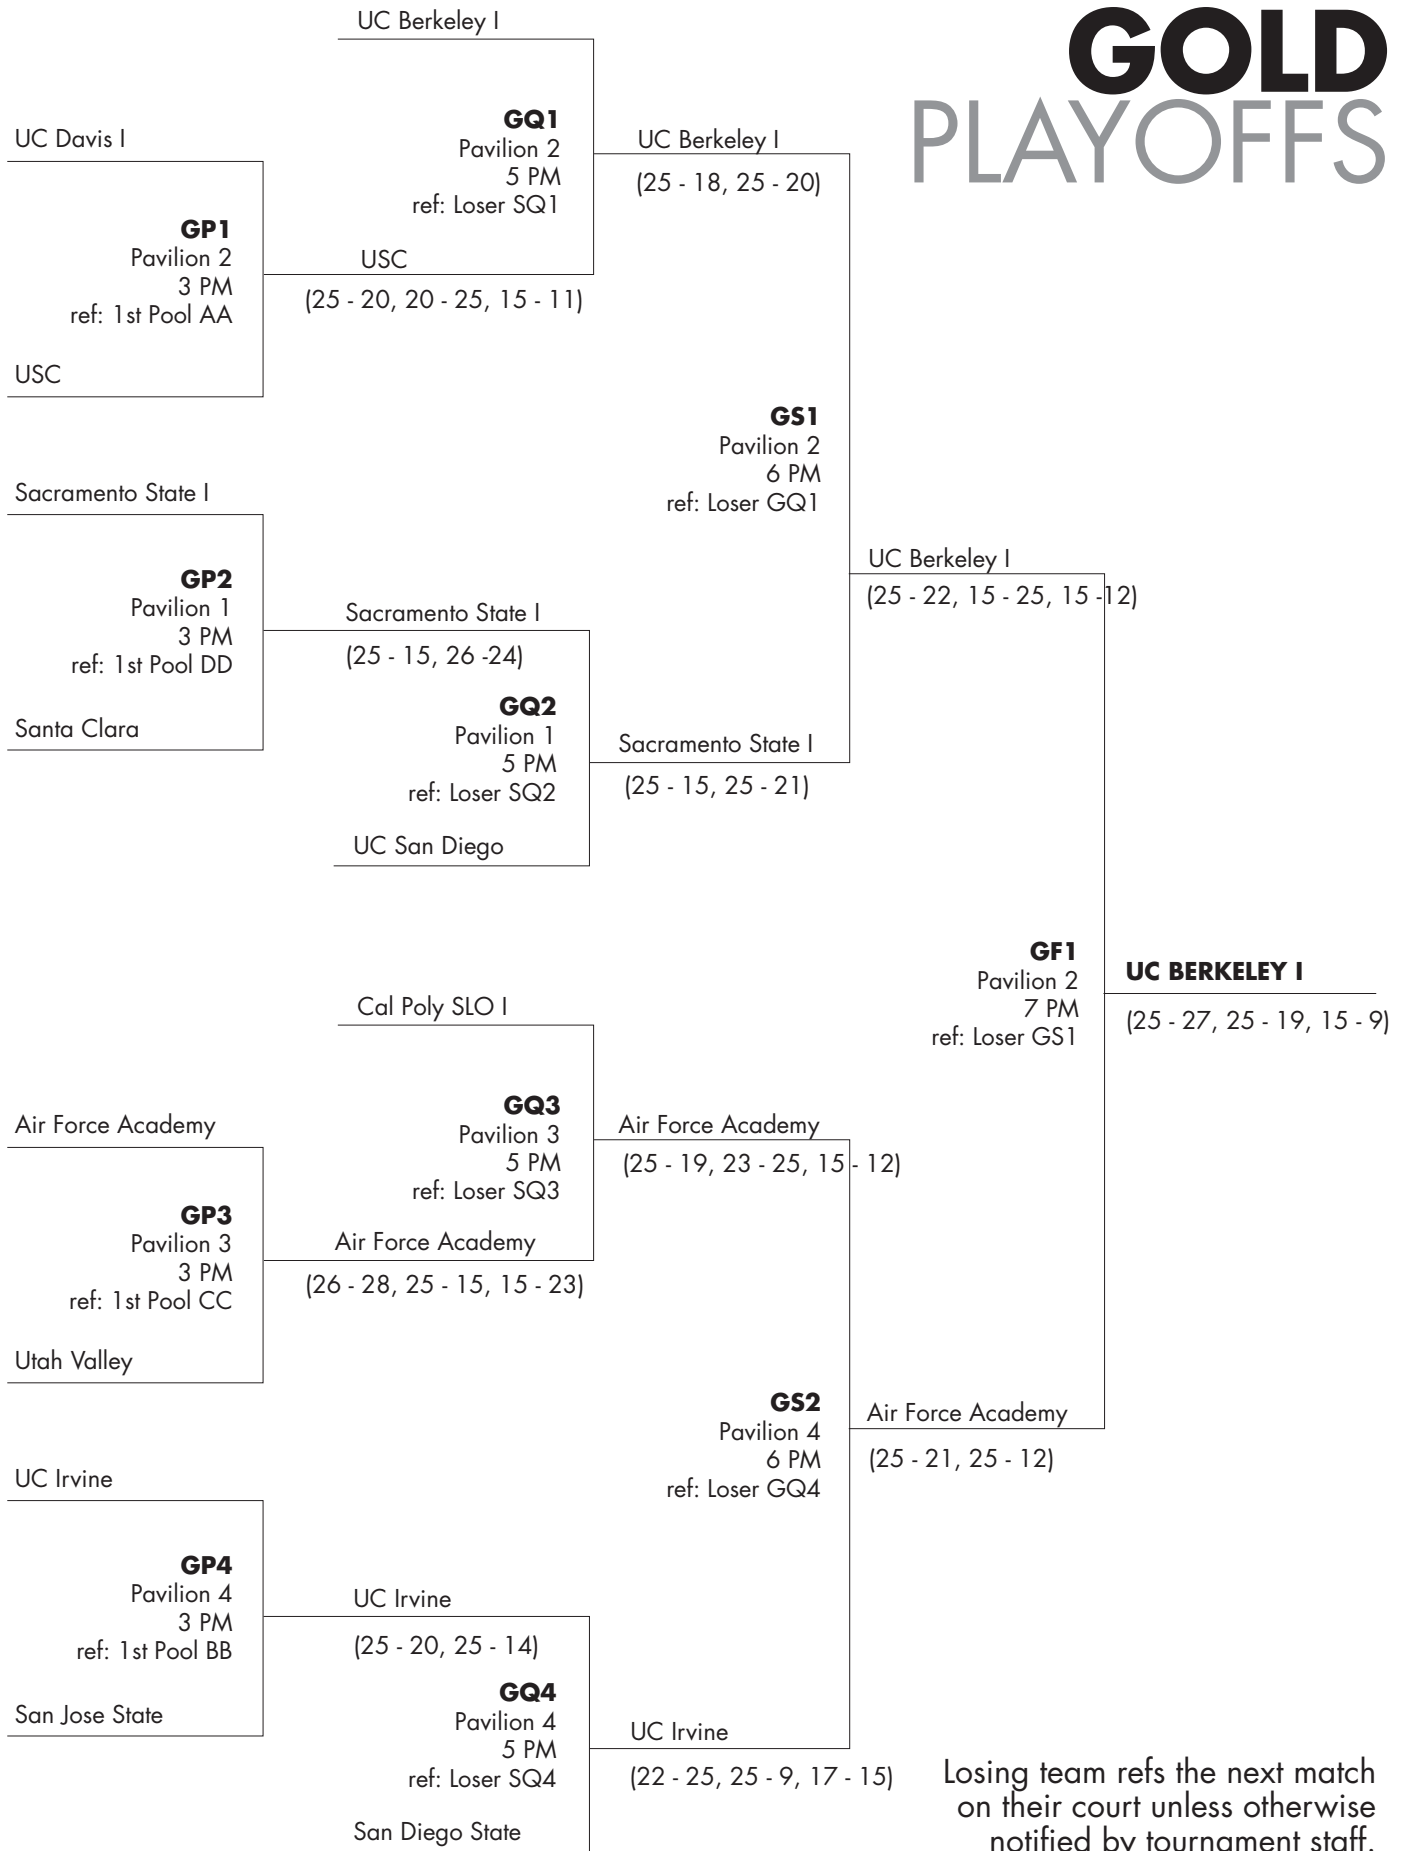

Power Pool FF

	<i>Matches W-L</i>	<i>Games W-L</i>	<i>Point Ratio</i>	<i>Finish</i>
Air Force	2 - 0	5 - 0	1.277777778	1
USC	1 - 1	2 - 4	0.936	2
Cal Poly SLO II	0 - 2	1 - 4	0.853448276	3

	<i>Game 1</i>	<i>Game 2</i>	<i>Game 3</i>
Air Force vs Cal Poly SLO II <i>Ref: USC</i>	25 - 17	25 - 22	-

USC vs Cal Poly SLO II <i>Ref: Air Force</i>	25 - 19	26 - 28	15 - 13

Air Force vs USC <i>Ref: Cal Poly SLO II</i>	25 - 22	25 - 19	15 - 10

GOLD PLAYOFFS

Losing team refs the next match on their court unless otherwise notified by tournament staff.