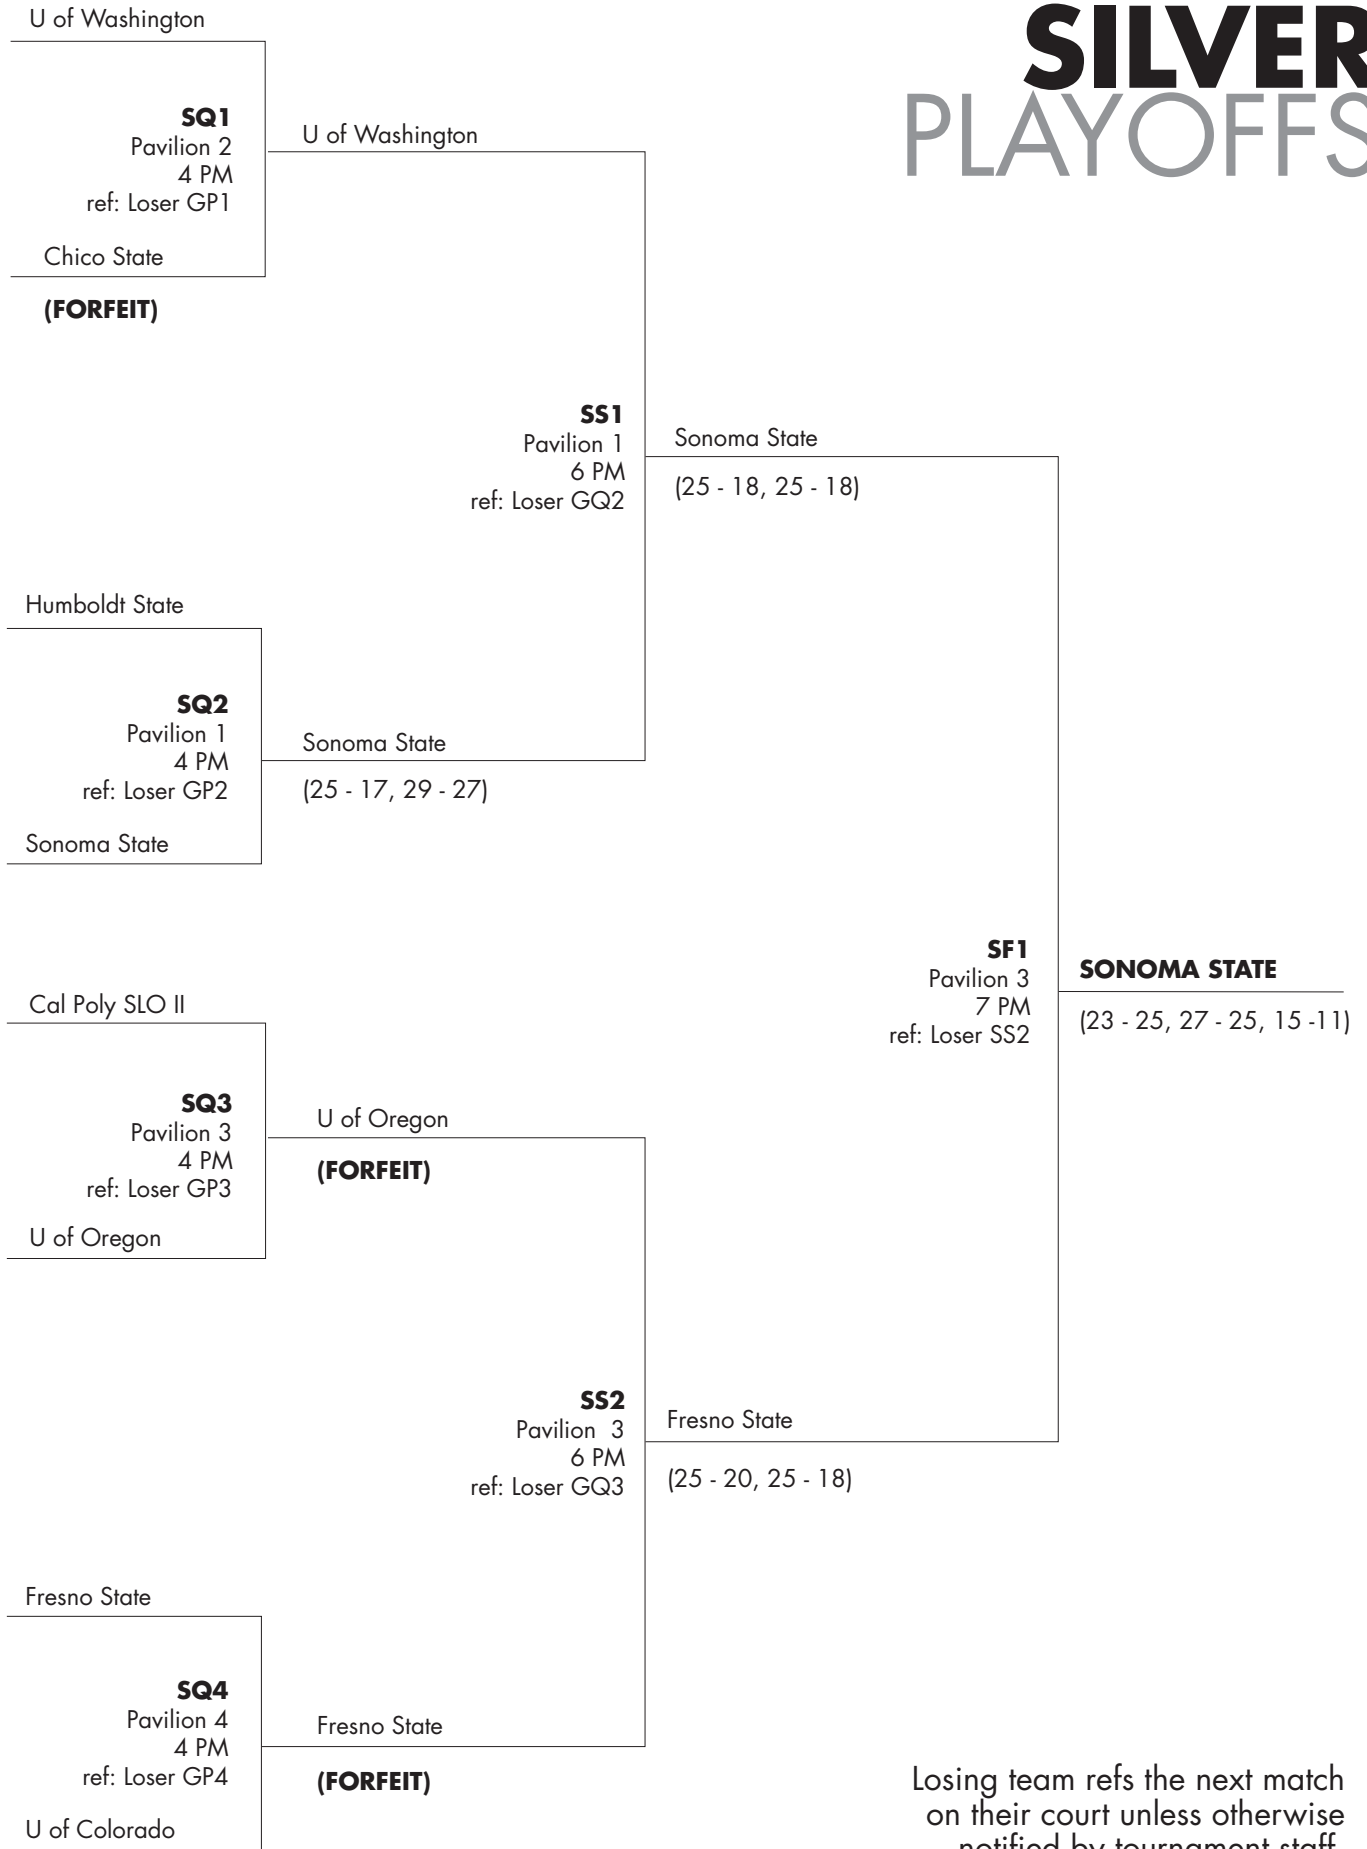

SILVER PLAYOFFS

Losing team refs the next match on their court unless otherwise notified by tournament staff.